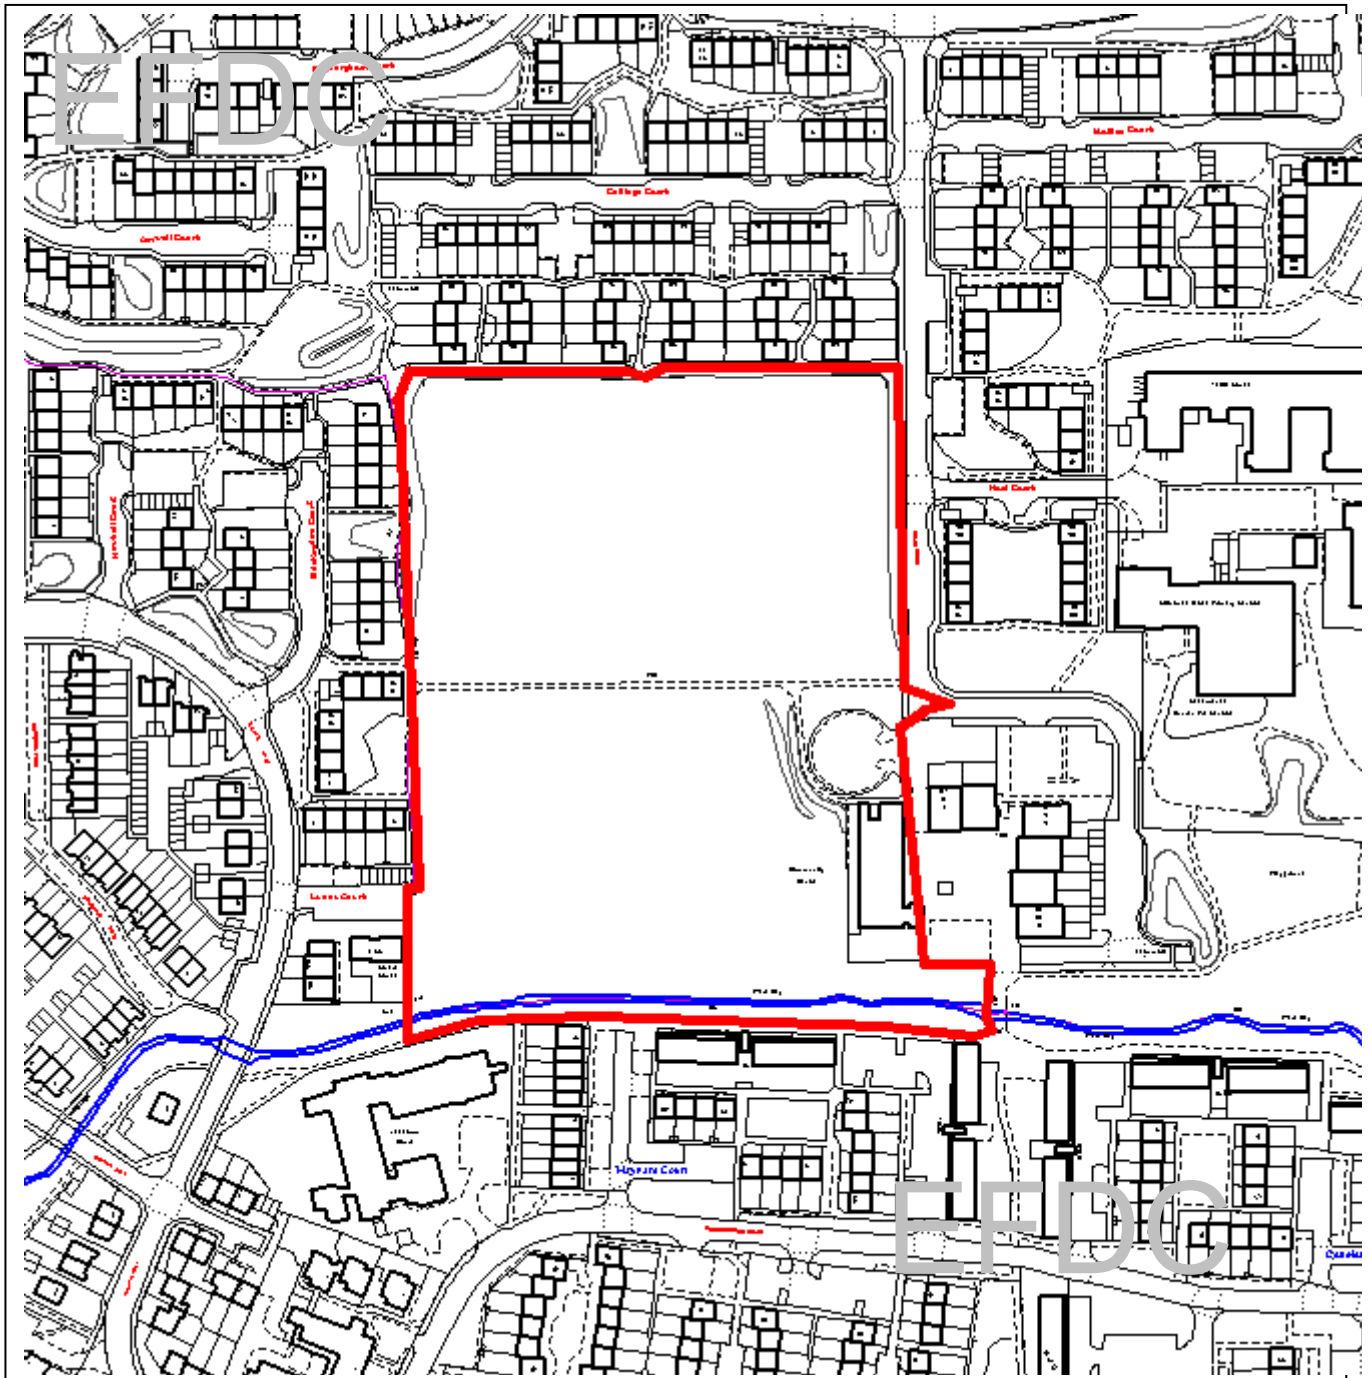

Epping Forest District Council

Agenda Item Number 7

Unauthorised reproduction infringes
Crown Copyright and may lead to
prosecution or civil proceedings.

Contains Ordnance Survey Data. ©
Crown Copyright 2013 EFDC License No:
100018534

Contains Royal Mail Data. © Royal Mail
Copyright & Database Right 2013

Application Number:	EPF/2207/16
Site Name:	Playing fields and Community Centre, Hillhouse, Ninefields, Waltham Abbey, EN9 3EH
Scale of Plot:	1/2500